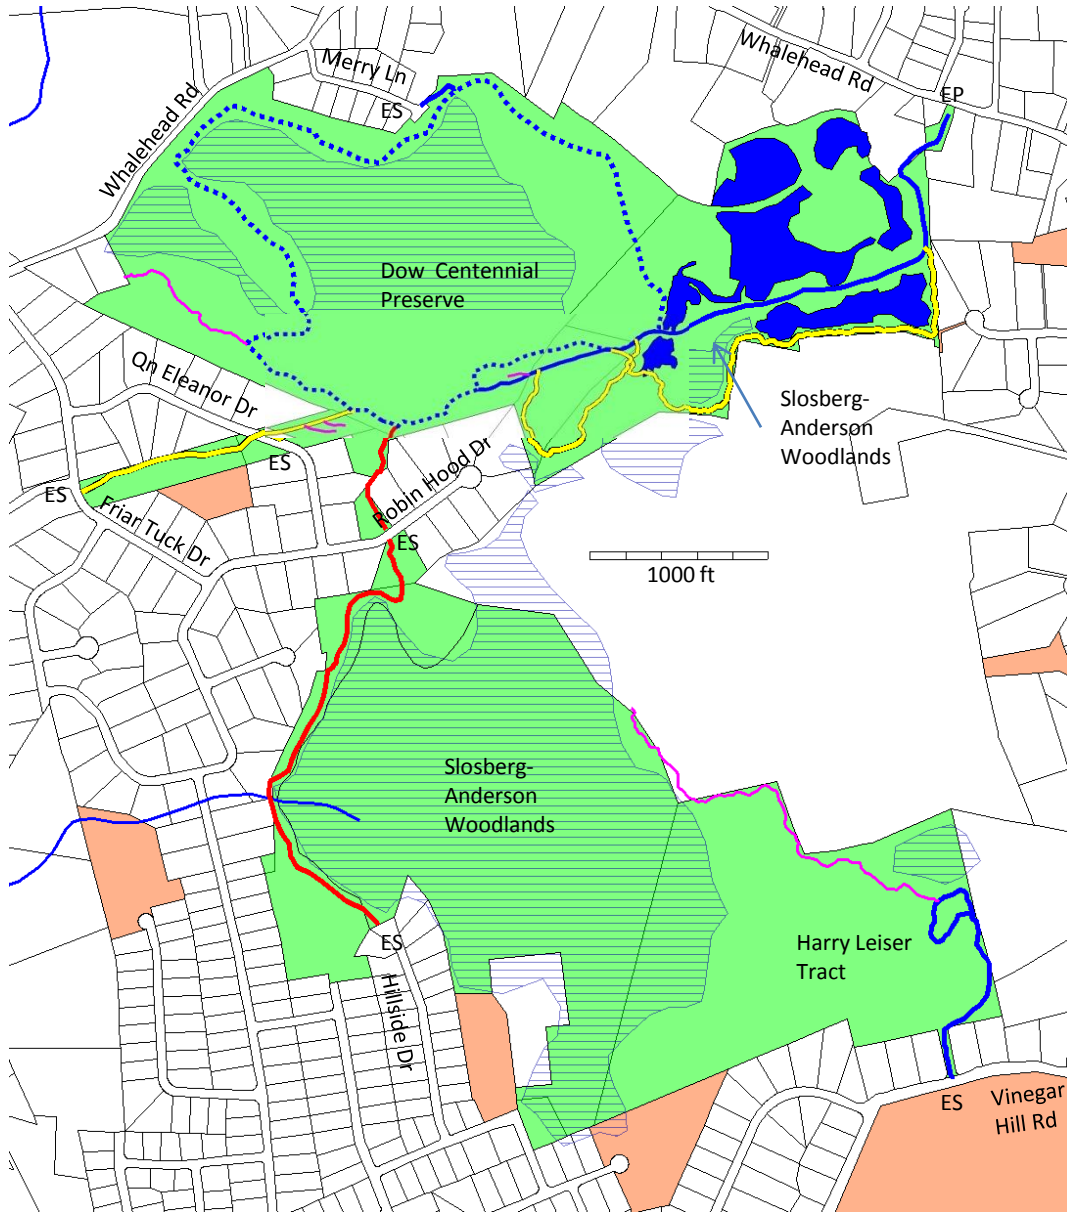

P.O. Box 49
Old Mystic, CT 06372

Pine Swamp Wildlife Corridor

Ledyard, CT

322 - Acres

Legend

- Avalonia Owned Property
- Town Owned Property
- Pond or Stream
- Wetlands
- Trails**
 - Blue Trails
 - Yellow Trails
 - Blue Dot Loop Trail
 - Red Trail
 - Unmarked Trails
- EP** Entrance w/ On-site Parking
- ES** Entrance w/Street Parking

Location in Ledyard