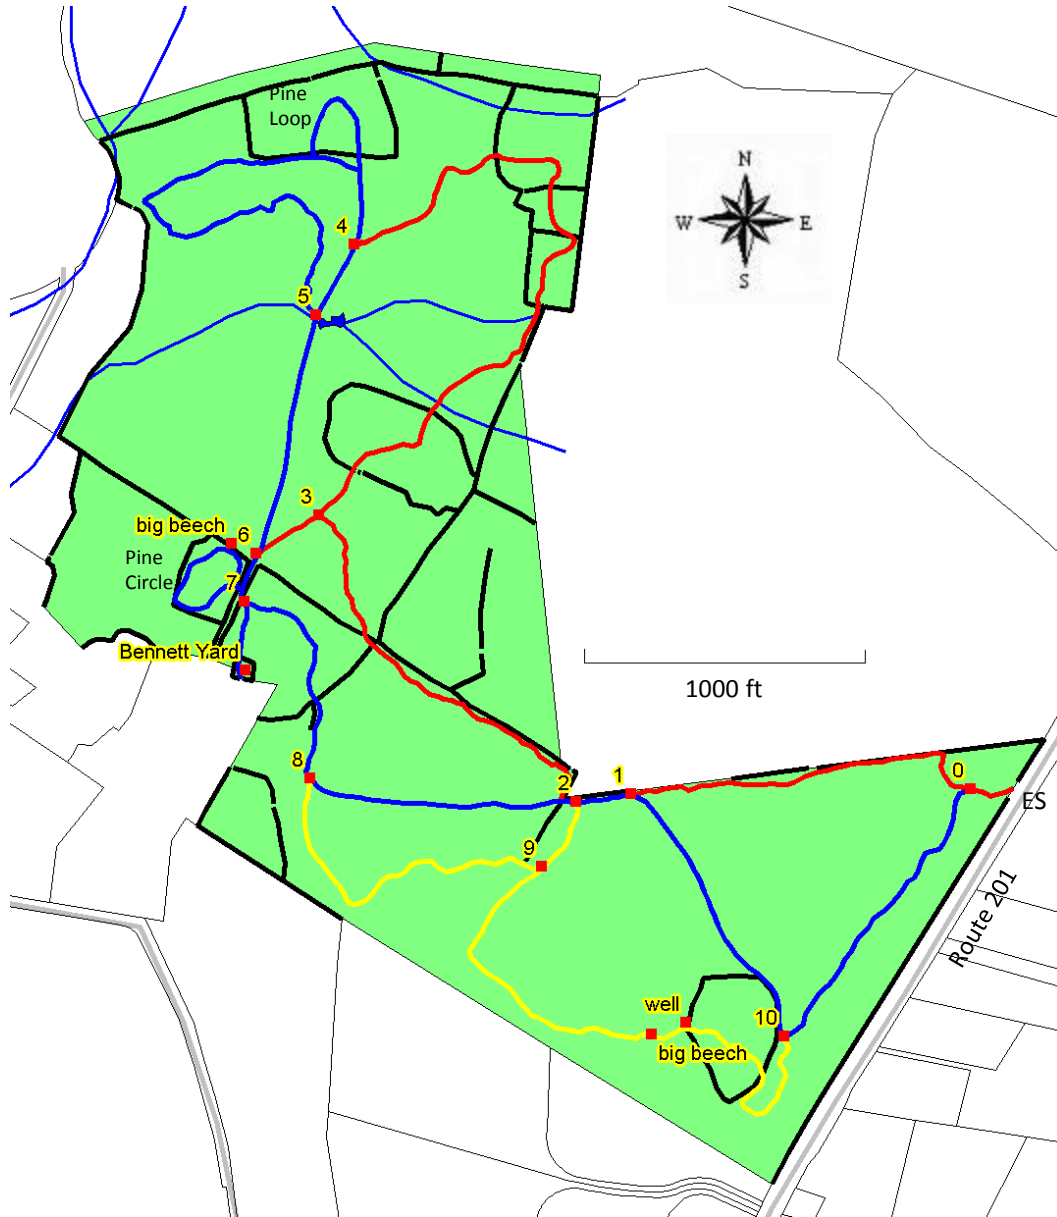

Hoffman Evergreen Preserve

Stonington, CT

145.1 - Acres

P.O. Box 49
Old Mystic, CT 06372
www.avalonialandconservancy.org

Legend

Avalonia Owned Property

Pond and streams

Trails

Blue blazed trail

Red blazed trail

Yellow blazed trail

Numbers correspond to labeled trail junctions

Stone Walls

ES Entrance w/street parking

Bennett Yard is a cemetery

Location in Stonington