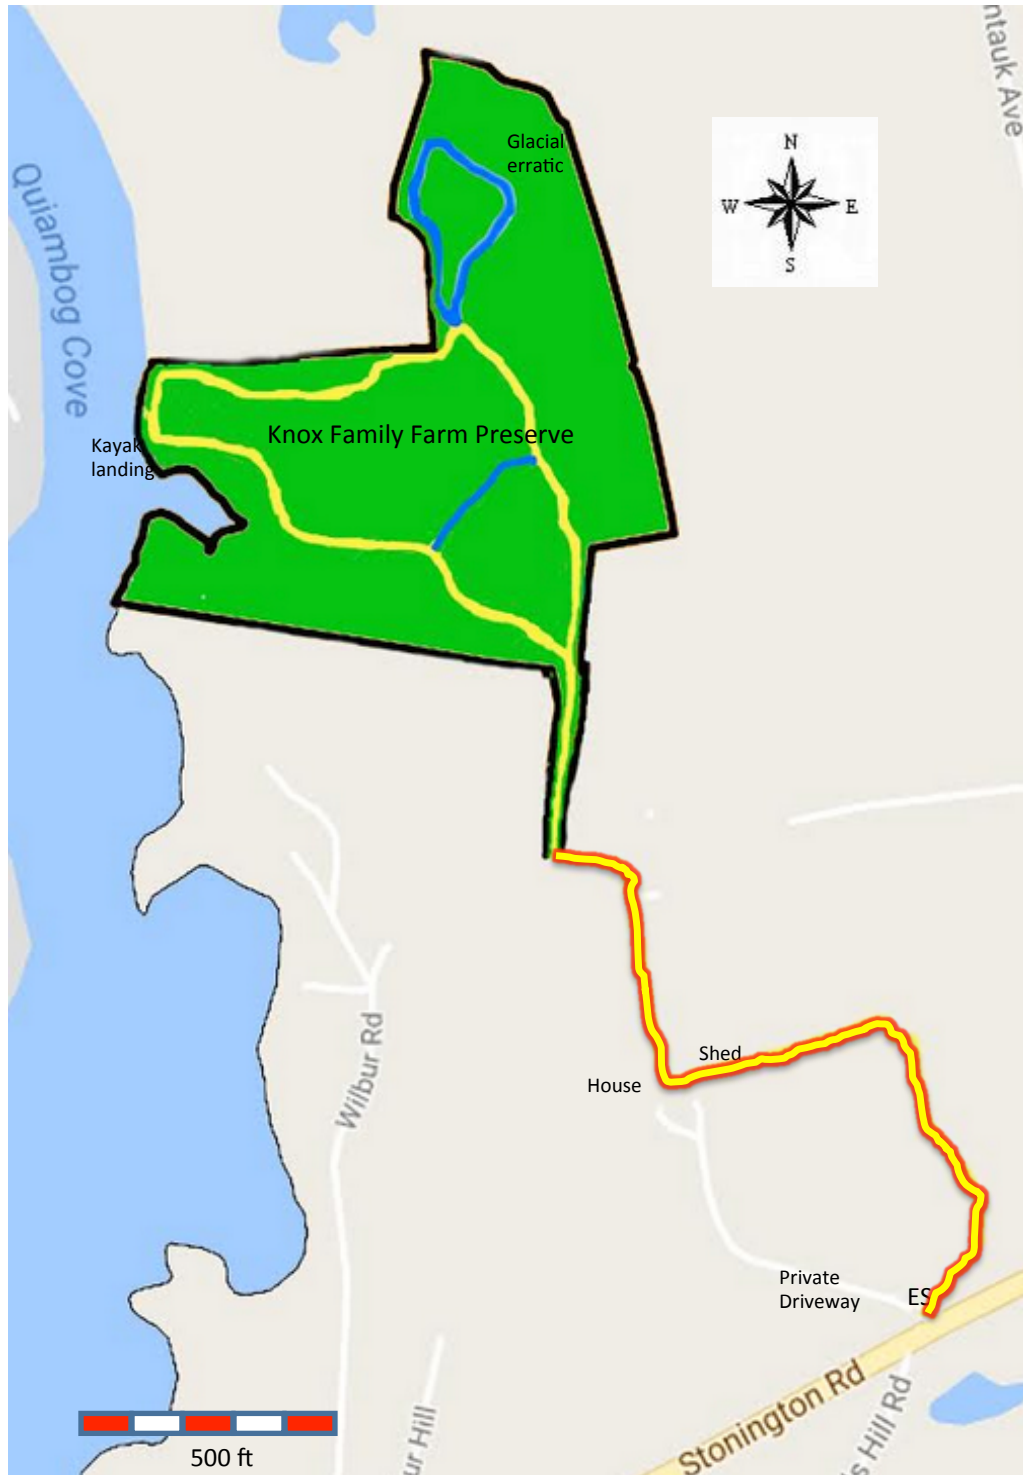

Knox Family Farm

Stonington, CT

Size - 26.78 Acres

P.O. Box 49
Old Mystic, CT 06372
www.avalonialandconservancy.org

Legend

Avalonia Owned Property

Cove

Trails

Main trail

Side trail

Trail on right of way

ES Entrance w/Street Parking

Parking on side of Route 1 near entrance to Darling Hill Farm. Trail starts to the right of the driveway and goes over private property that Avalonia has been granted a right of way access. After the shed, go through a gate in the stone wall. Stay on designated trail until you reach Avalonia Preserve property.

Please respect the rights of the property owners and individuals living in the homes.

Location in Stonington