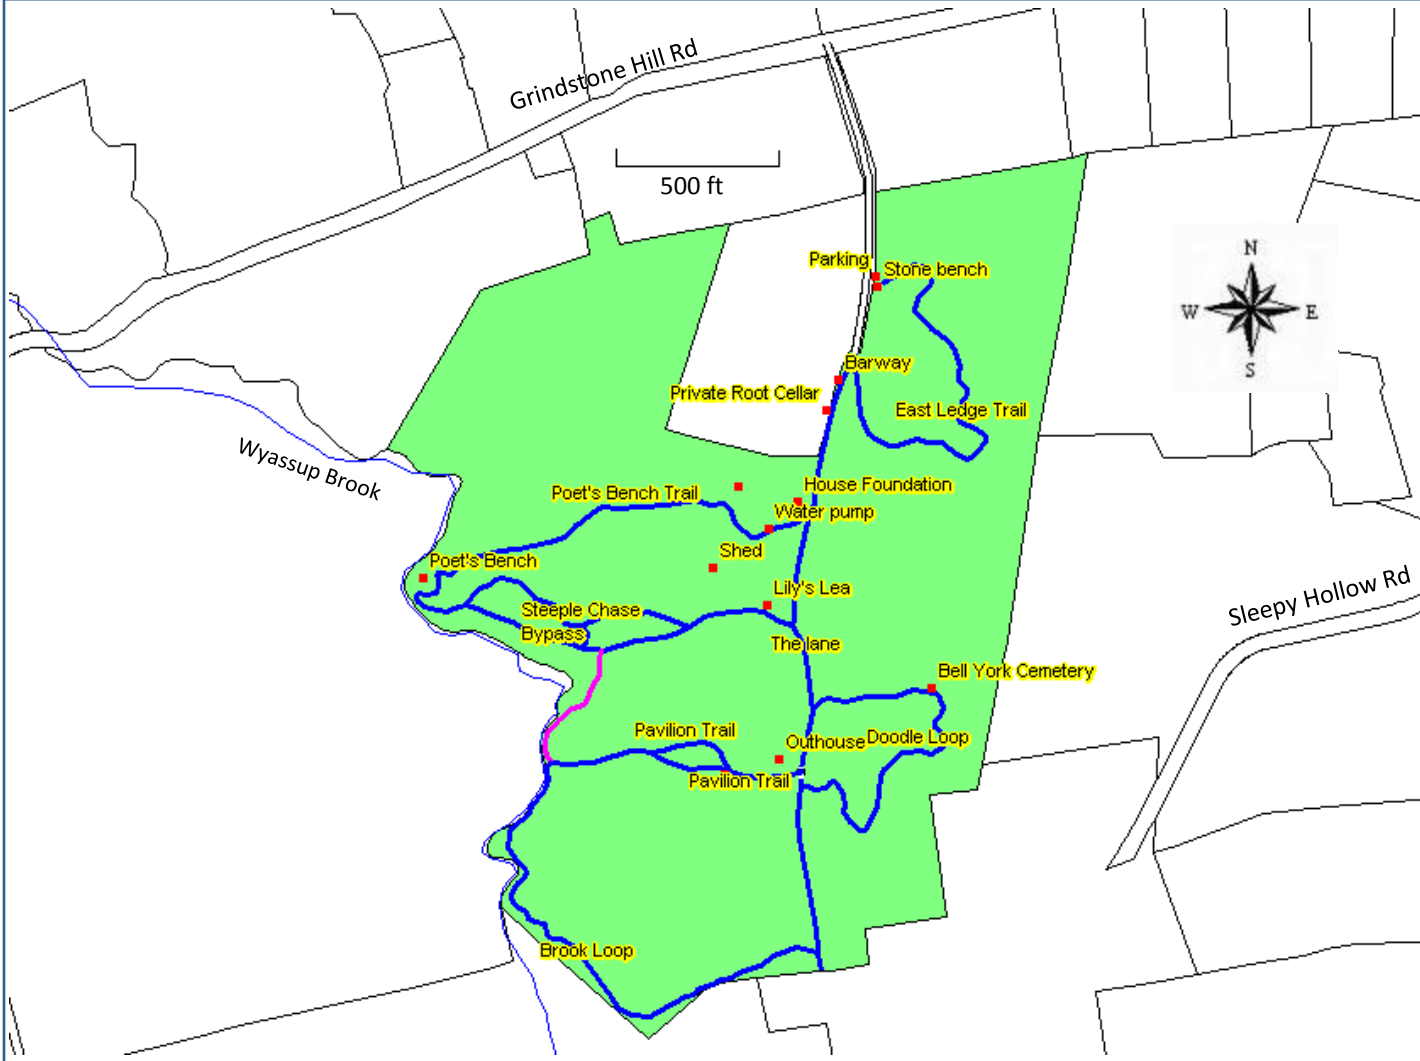

P.O. Box 49
Old Mystic, CT 06372
www.avalonialandconservancy.org

Tefftweald at Birchenturn

North Stonington, CT
76.8 - Acres

Legend

 Avalonia Property or Easement

 Stream

Trails

 Blue Trail (blue arrows)

 Old Unmarked Trail

 Entrance Driveway

No Dogs, even on Leashes
Enter at 282
Grindstone Hill Rd
Please park in
Parking area only

Location in N. Stonington